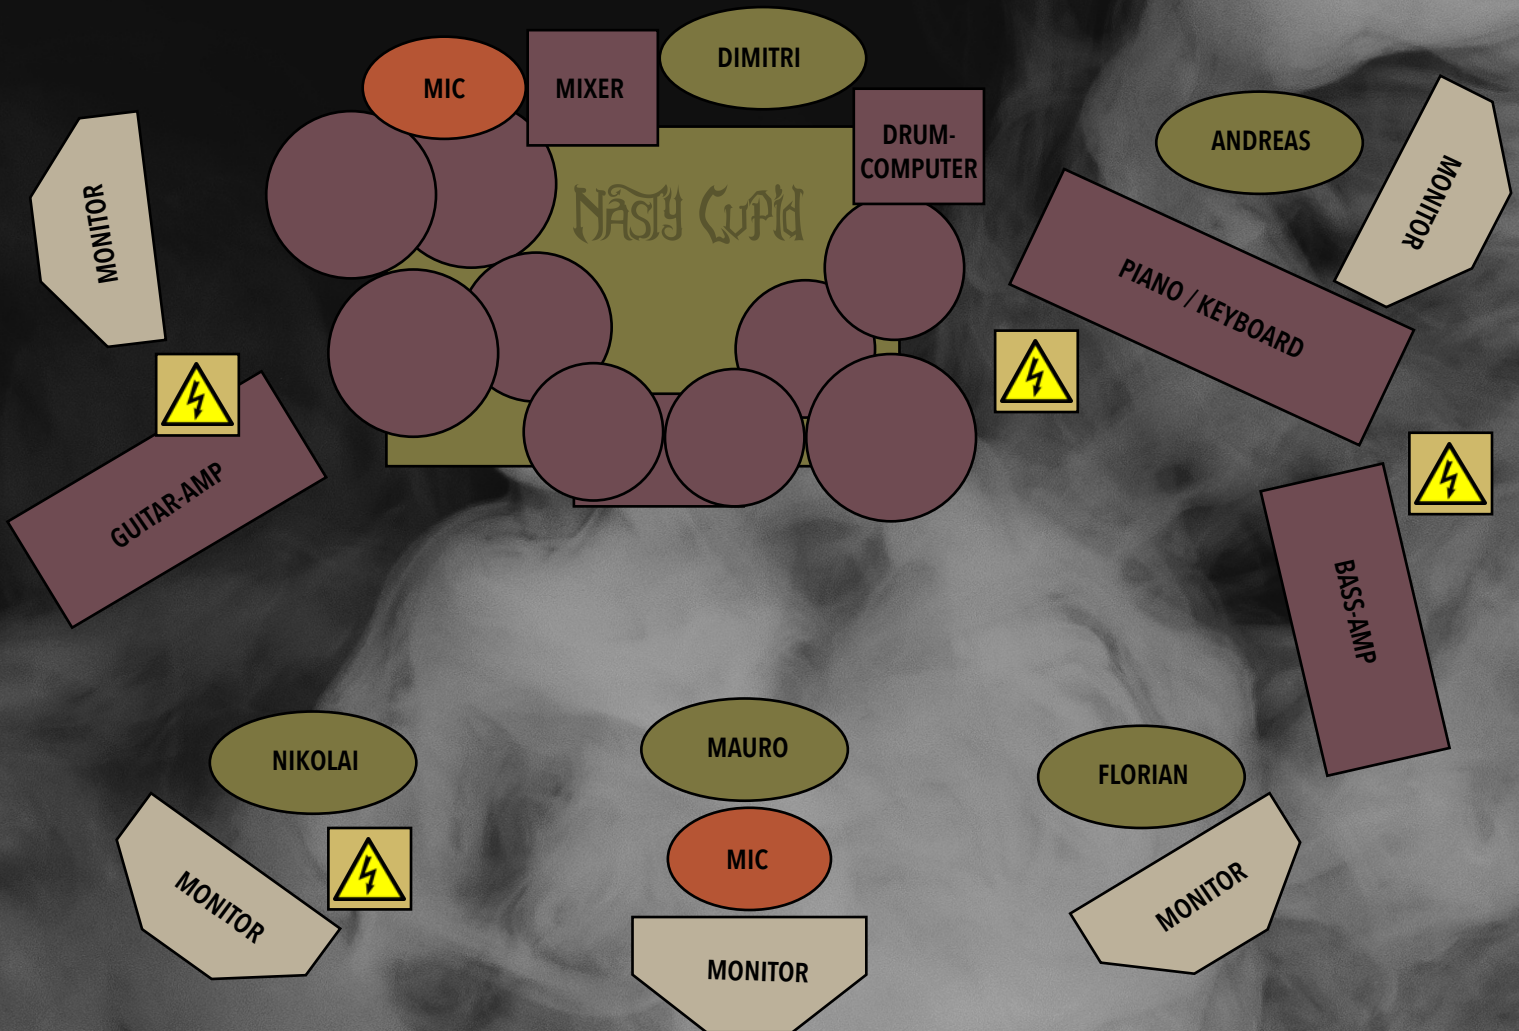

TECHRIDER

EQUIPMENT:

GUITAR-AMP: MESA BOOGIE MARK V + BOX 4X12
BASS-AMP: EBS TOP + TECH 4X12 BOX
PIANO / KEYBOARD: NORD STAGE EX / YAMAHA MOTIF XF7
DRUM: PDP, 5 TOPS, 1 KICK, 1 SNARE, 3 BECKEN, 1 HI-HAT
DRUMCOMUTER: YAMAHA DTX - MULTI 12
MICS: 2 X SHURE BETA 58 A / 1 X SENNHEISER E906

KANÄLE:

GUITAR: 1X
BASS: 1X
PIANO / KEY: 4X
DRUM: 8X
VOCALS: 2X
MIXER / DC: 4X